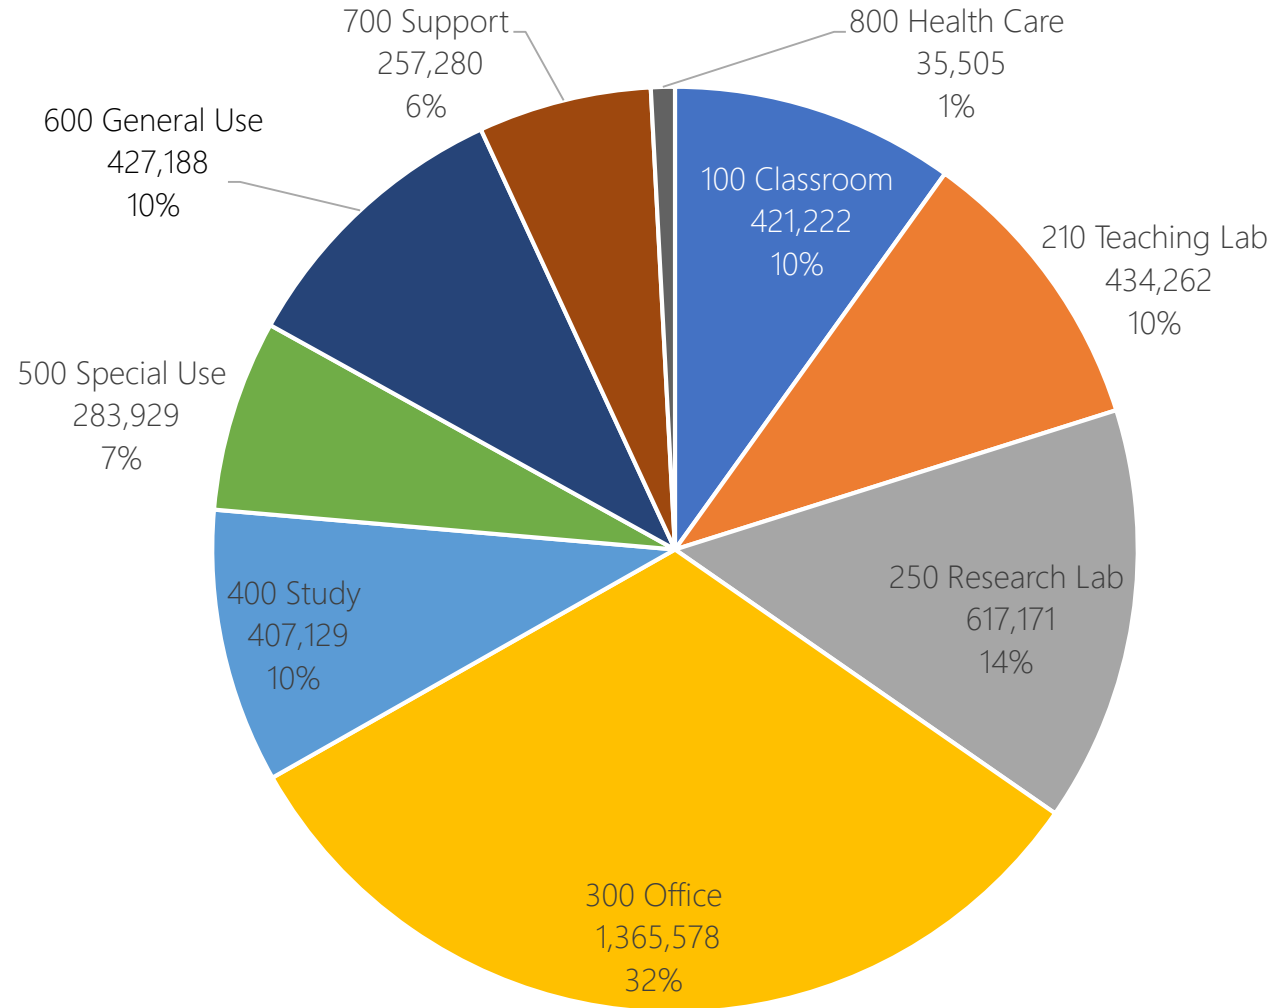

WAYNE STATE
UNIVERSITY

CAMPUS-WIDE SPACE ANALYSIS & MASTER PLAN
February 2019

Project Schedule

City/campus history

WAYNE STATE
UNIVERSITY

Space Analytics

Assignable square feet by space type

TOTAL: 4.25 million ASF

WAYNE STATE
UNIVERSITY

CoMap Survey

FINISH SURVEY

-
-
-
-
-
-
-
-
-
-

Where do you socialize?

CoMap Survey Respondents

791 respondents

CoMap Survey Results