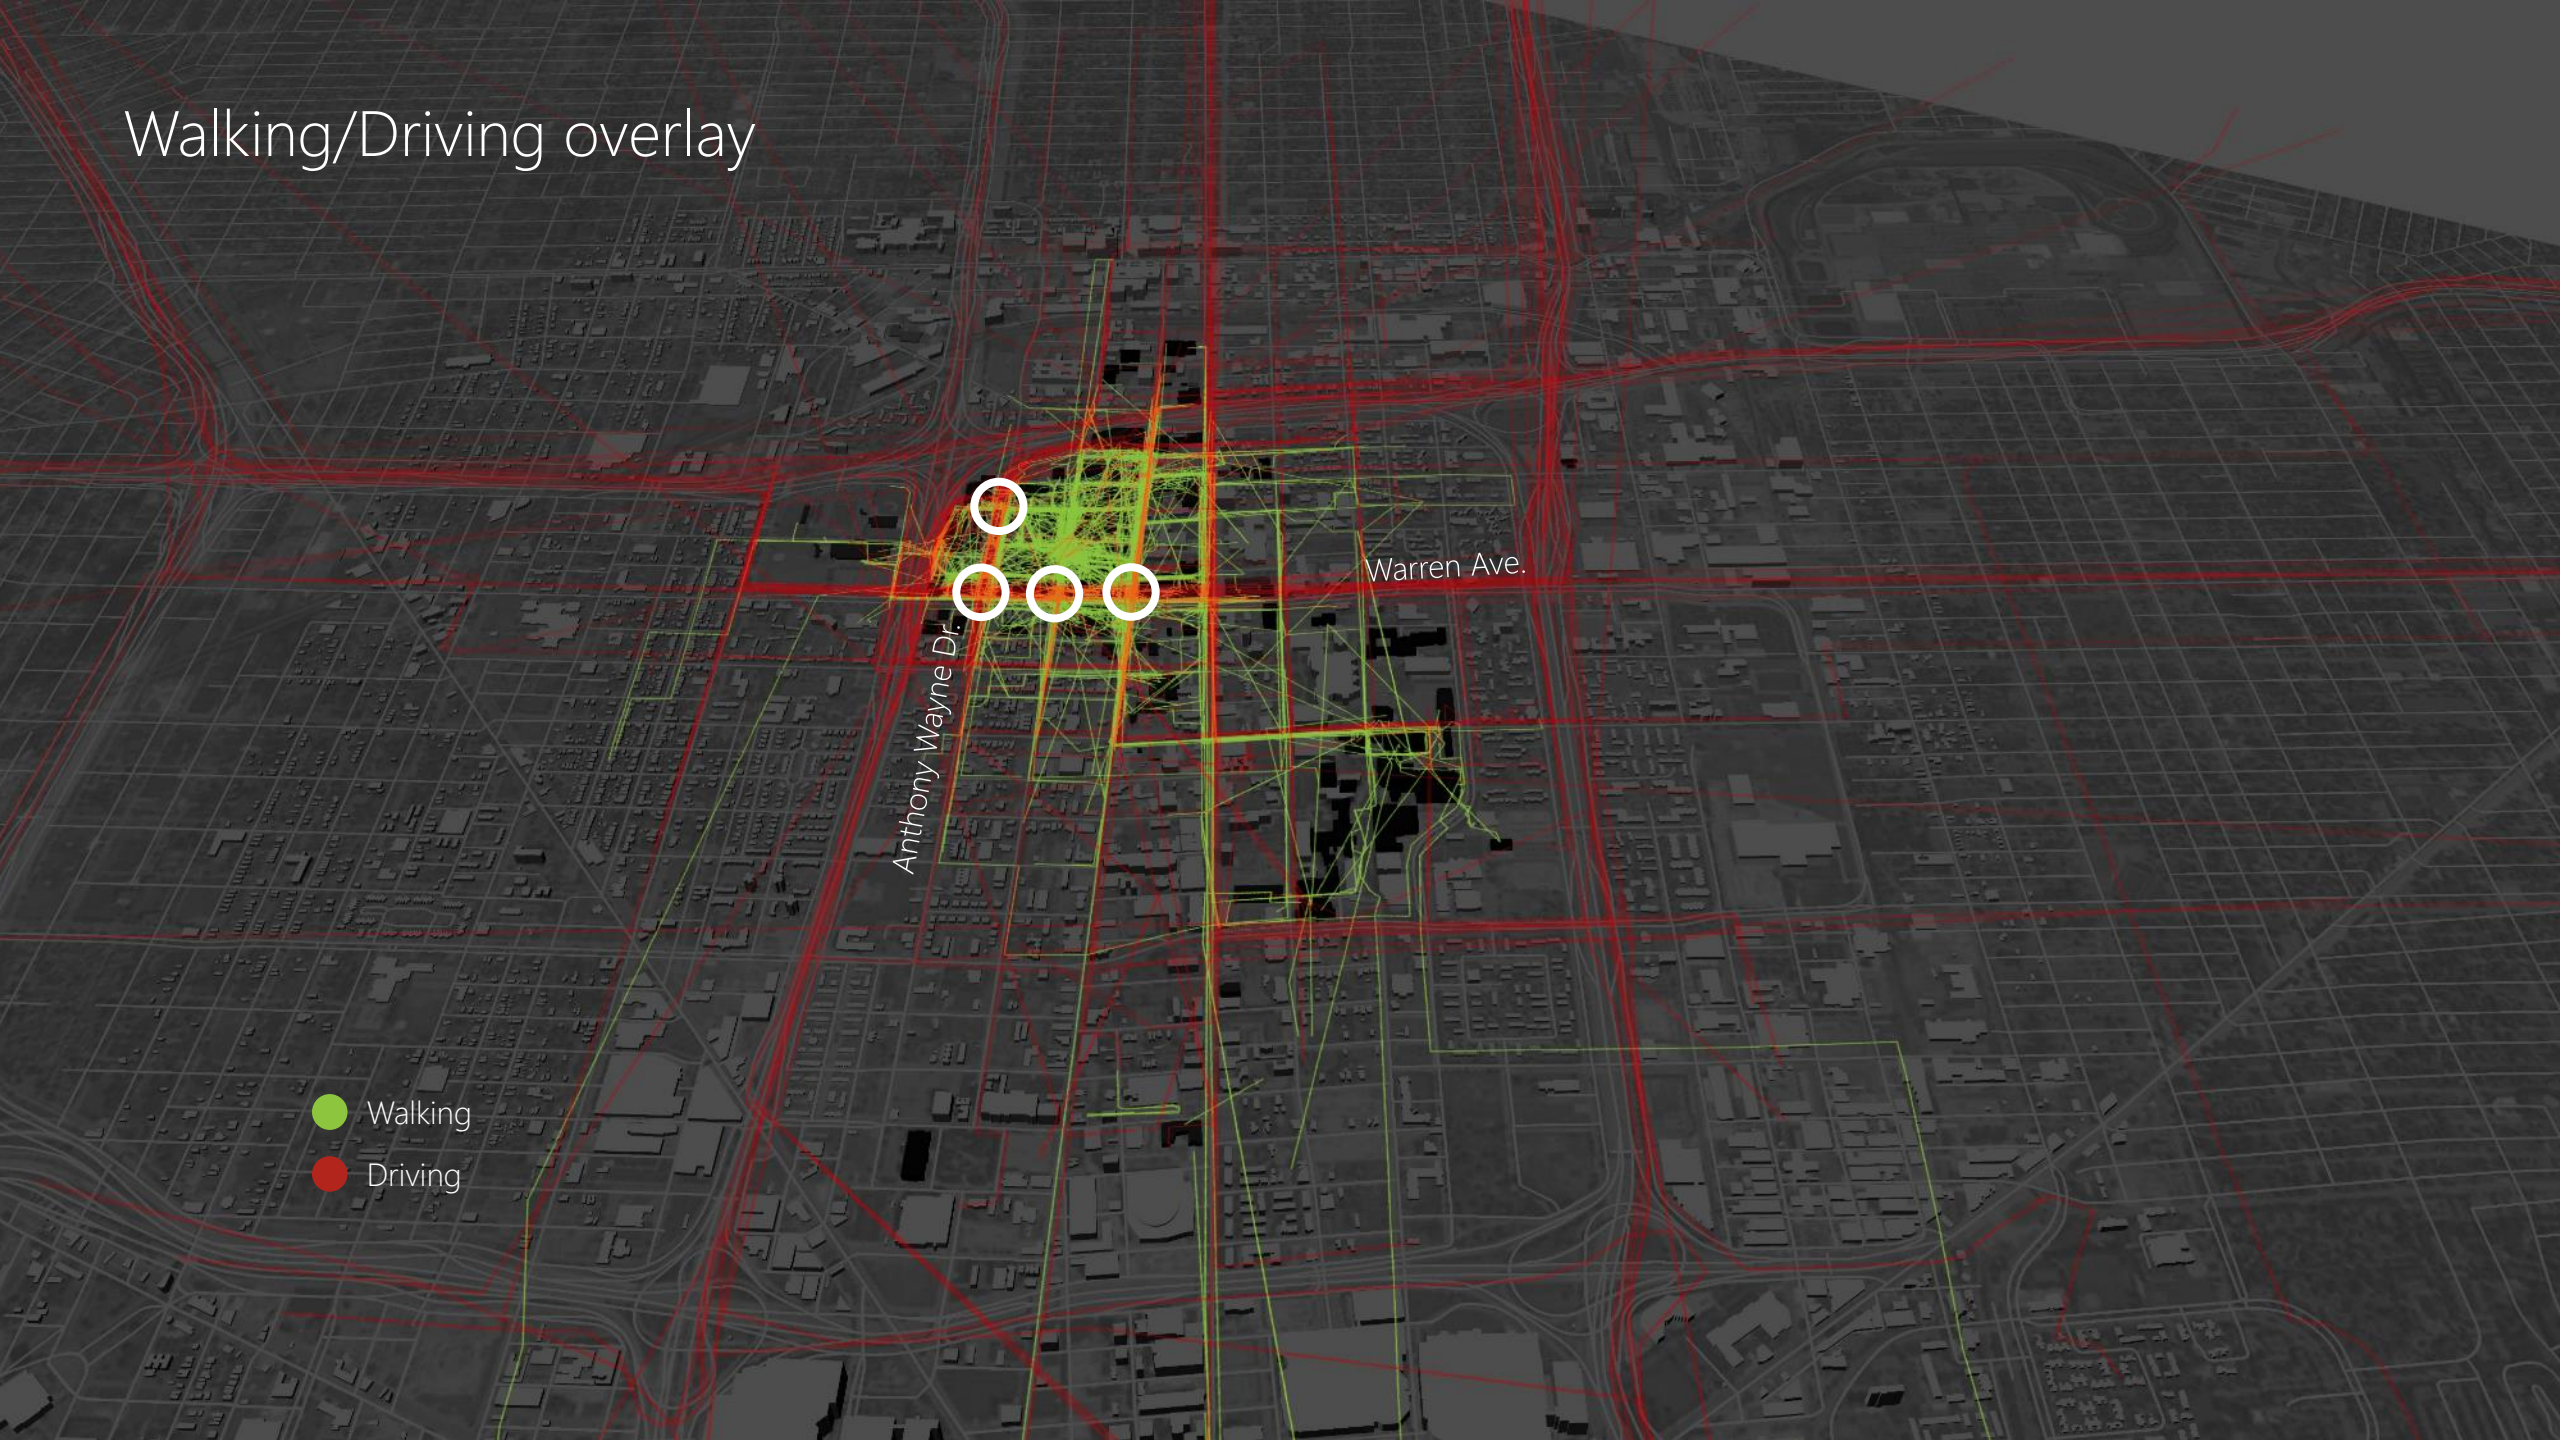

WAYNE STATE
UNIVERSITY

CoMap Survey

FINISH SURVEY

-
-
-
-
-
-
-
-
-
-

Where do you socialize?

CoMap Survey Respondents

791 respondents

CoMap Survey Results

10,200 icons placed

Walking/Driving overlay

- Walking
- Driving

Anthony Wayne Dr.

Warren Ave.

Which roads do you find unsafe?

"The new Anthony Wayne/Warren right-turn lane creates pedestrian/traffic conflicts as well as right-turn conflicts between vehicles. Add a scooter and it's a real trap!"

"Yikes!"

"Anything along Cass is dangerous in my opinion. The street is too narrow and it's very difficult to see if a car is coming beyond the cars parked along the street."

"WSU pedestrians need to cross here all the time and there is a marked crosswalk but sometimes it's easy to miss it."

"Really short cross walk time, very dangerous."

"This is a terrible intersection for pedestrians."

Where do you feel personally unsafe?

John C Lodge Footbridge

"This walkway is very awkward at all times and at night is really dark and no one is around."