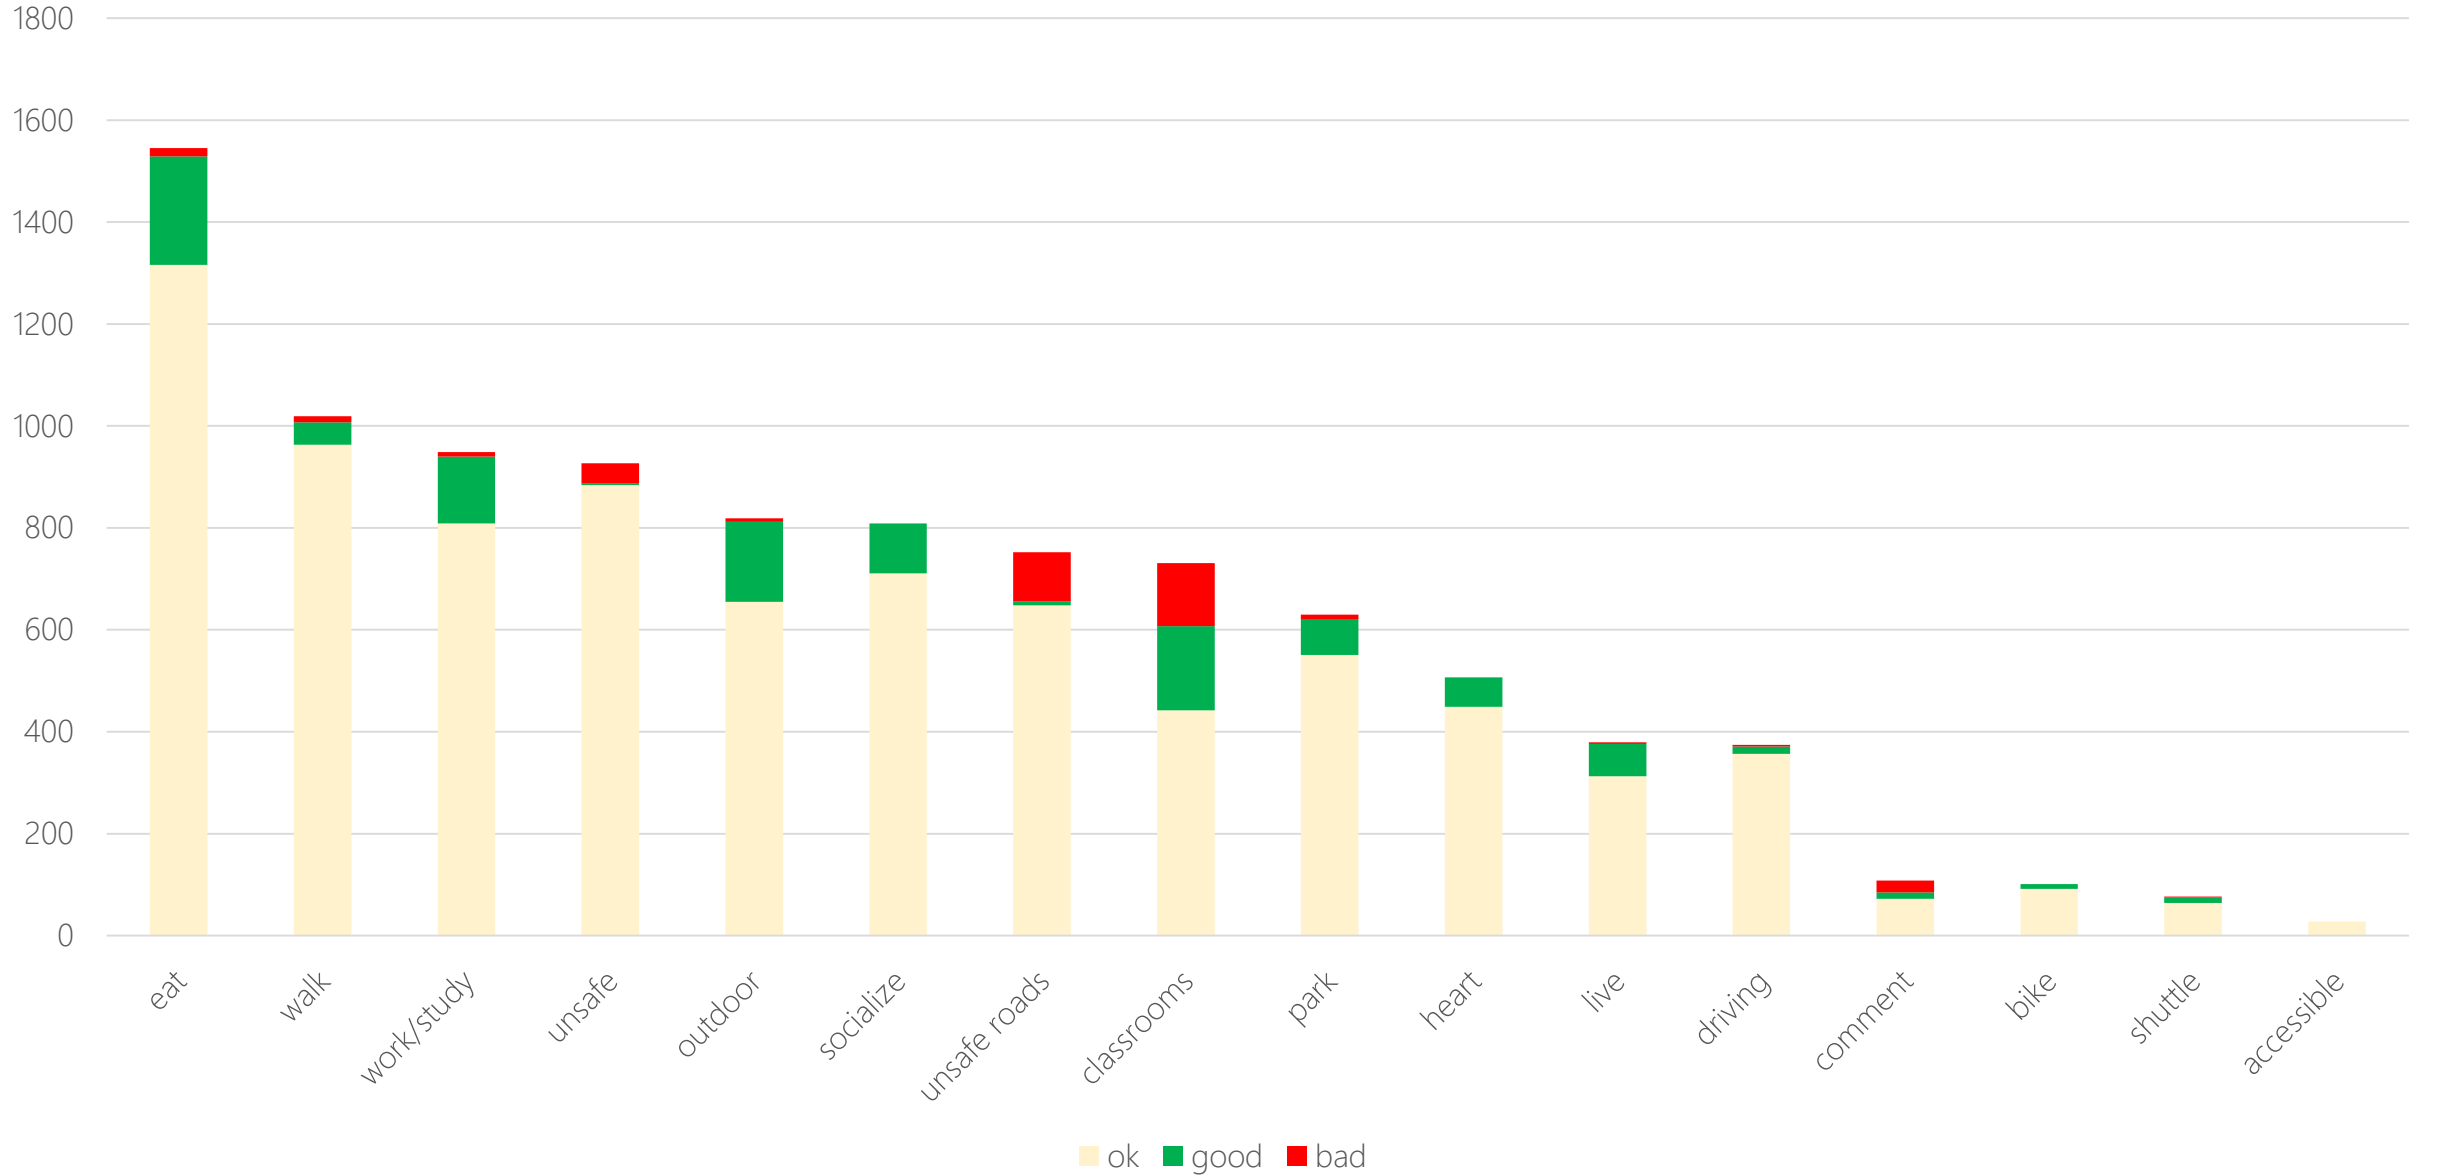

WAYNE STATE
UNIVERSITY

CoMap Survey

FINISH SURVEY

-
-
-
-
-
-
-
-
-
-

Where do you socialize?

CoMap Survey Respondents

791 respondents

CoMap Survey Results

10,200 icons placed

Walking/Driving overlay

- Walking
- Driving

Anthony Wayne Dr.

Warren Ave.

Which roads do you find unsafe?

"The new Anthony Wayne/Warren right-turn lane creates pedestrian/traffic conflicts as well as right-turn conflicts between vehicles. Add a scooter and it's a real trap!"