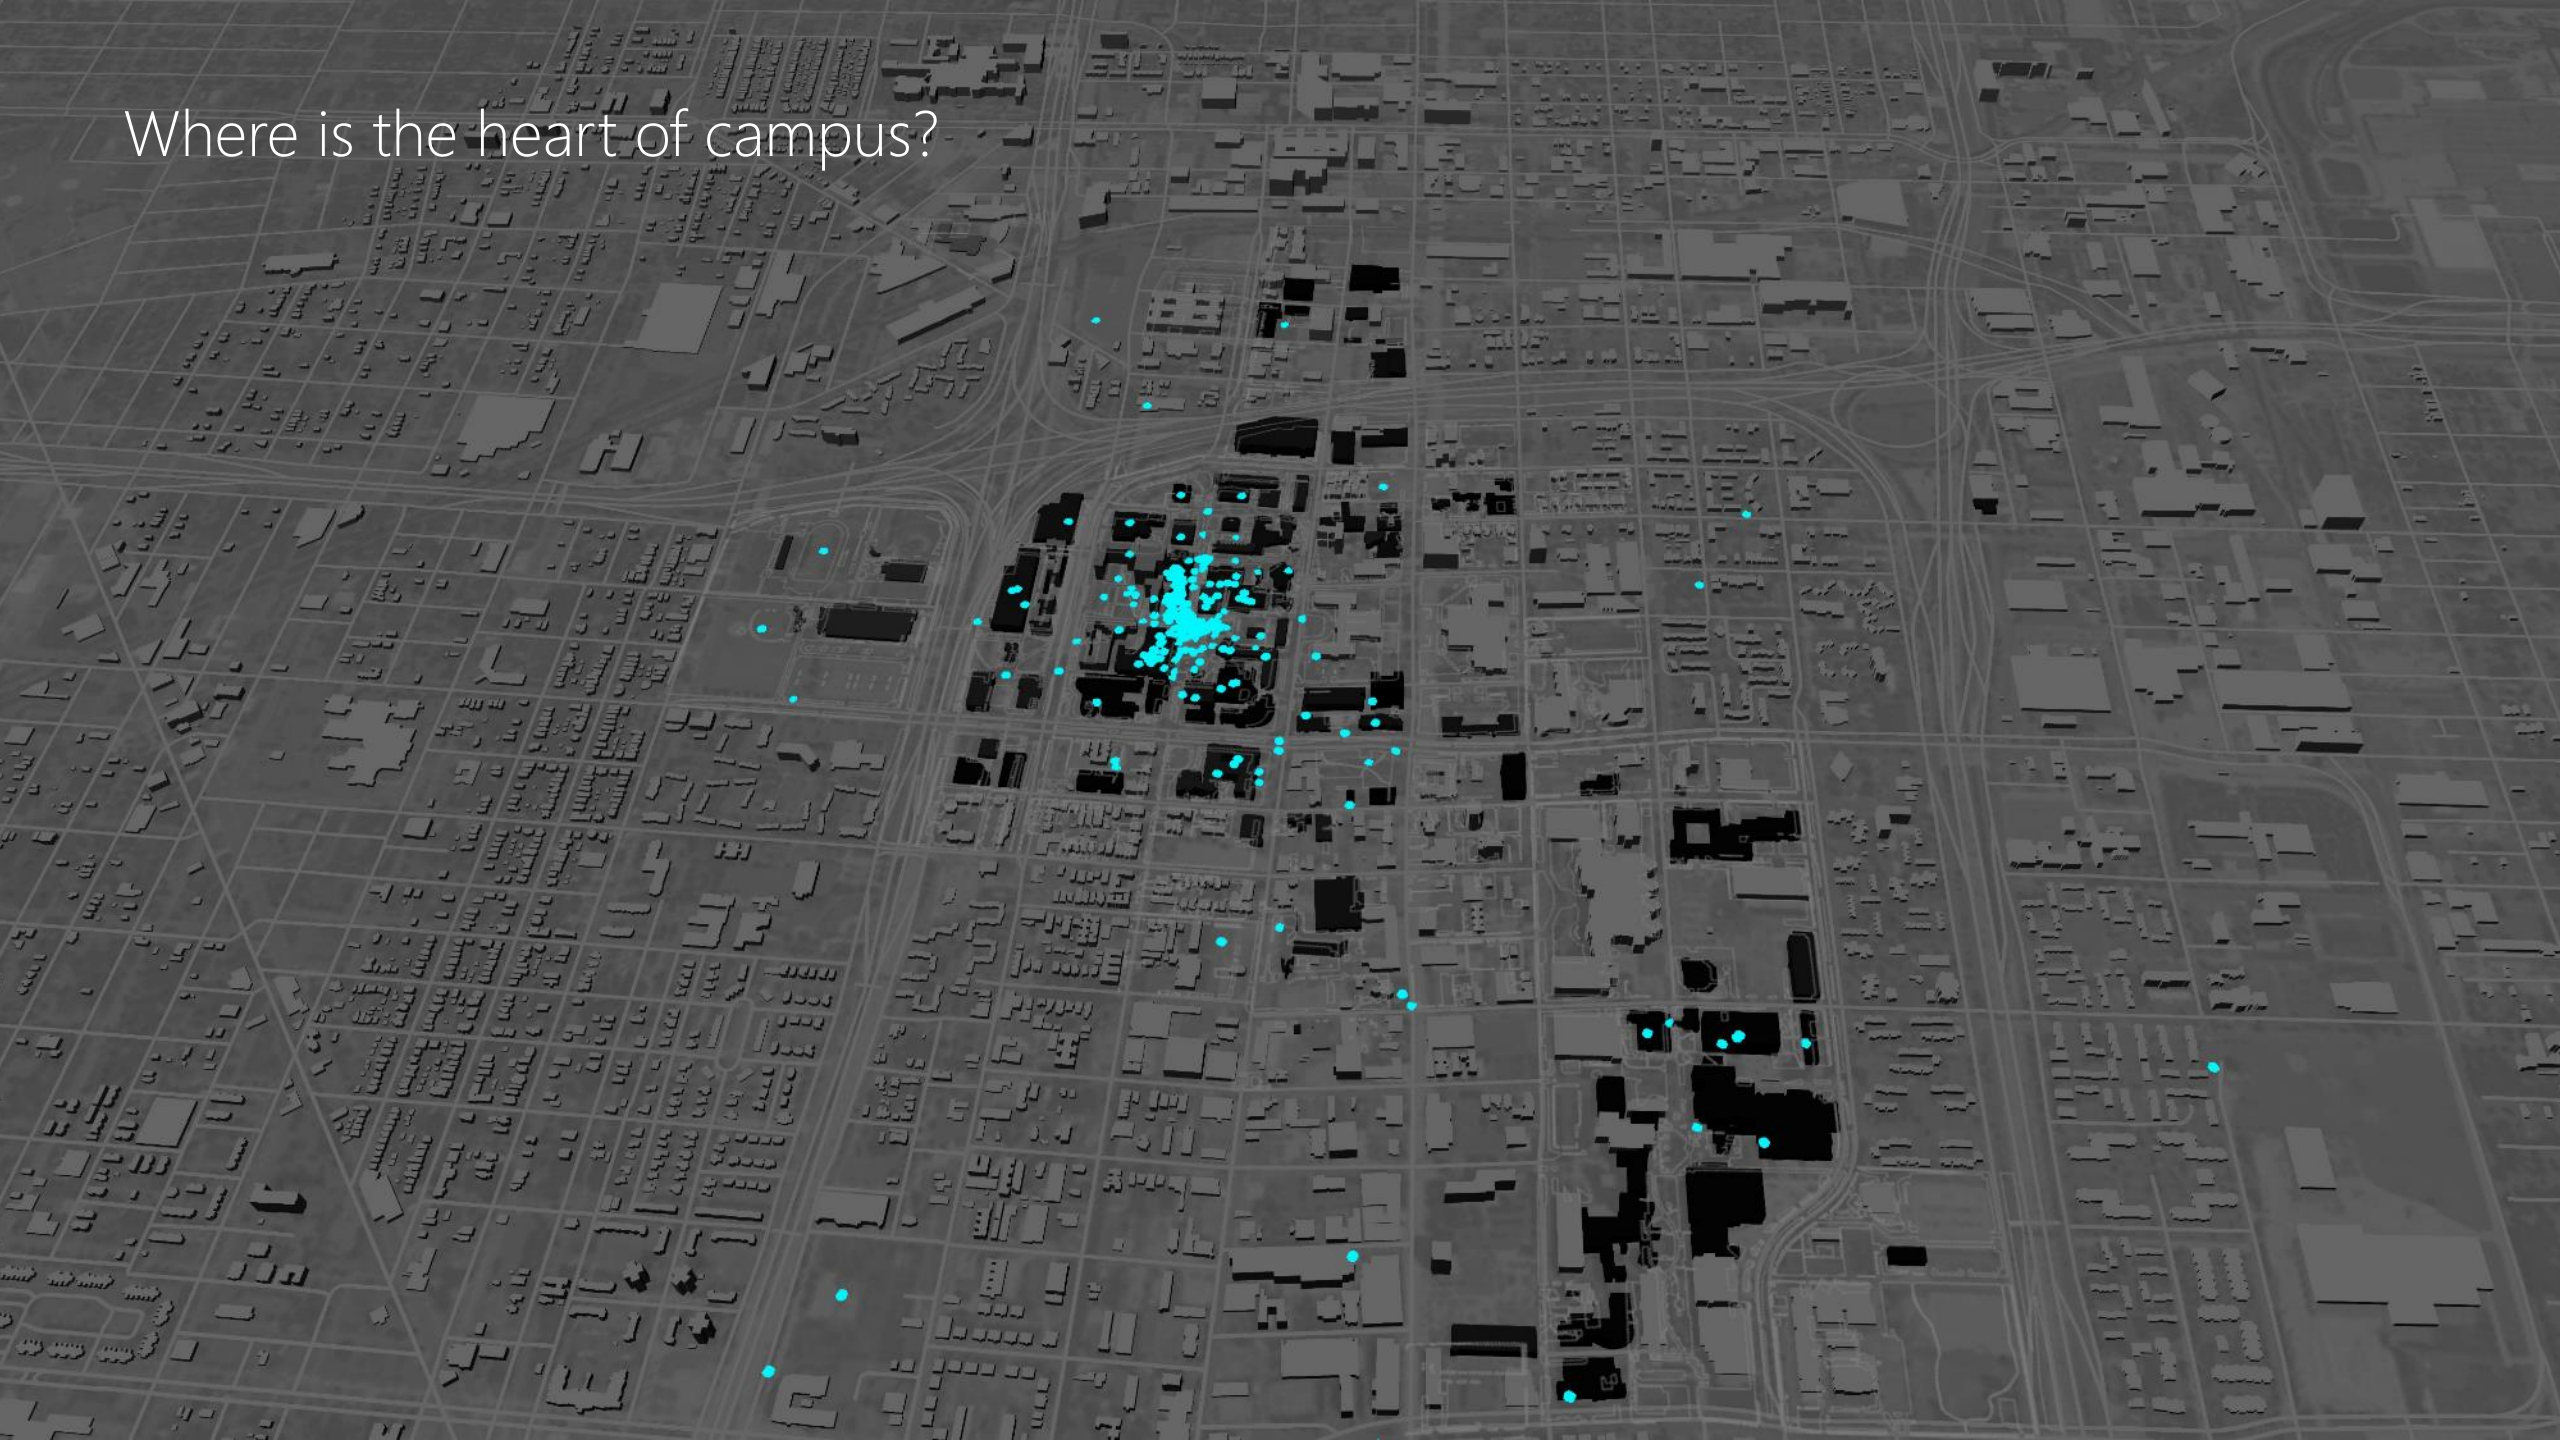

10,200 icons placed

Walking/Driving overlay

- Walking
- Driving

Anthony Wayne Dr.

Warren Ave.

Which roads do you find unsafe?

"The new Anthony Wayne/Warren right-turn lane creates pedestrian/traffic conflicts as well as right-turn conflicts between vehicles. Add a scooter and it's a real trap!"

Cass Avenue

"Cass Avenue is always really dark."

Parking Structure #1

"Several of the crime reports within the last year or so have been from this area. It can also be a more desolate part of campus, and there have been robberies. I'm starting to feel as though this area is unsafe to walk in."

W Ferry St btw Cass Ave & Woodward Ave

"This area is poorly lit, and several incidents have been reported in the immediate vicinity."

Where do you eat?

Where do you work/socialize?

- Socialize
- Work

Where is the heart of campus?