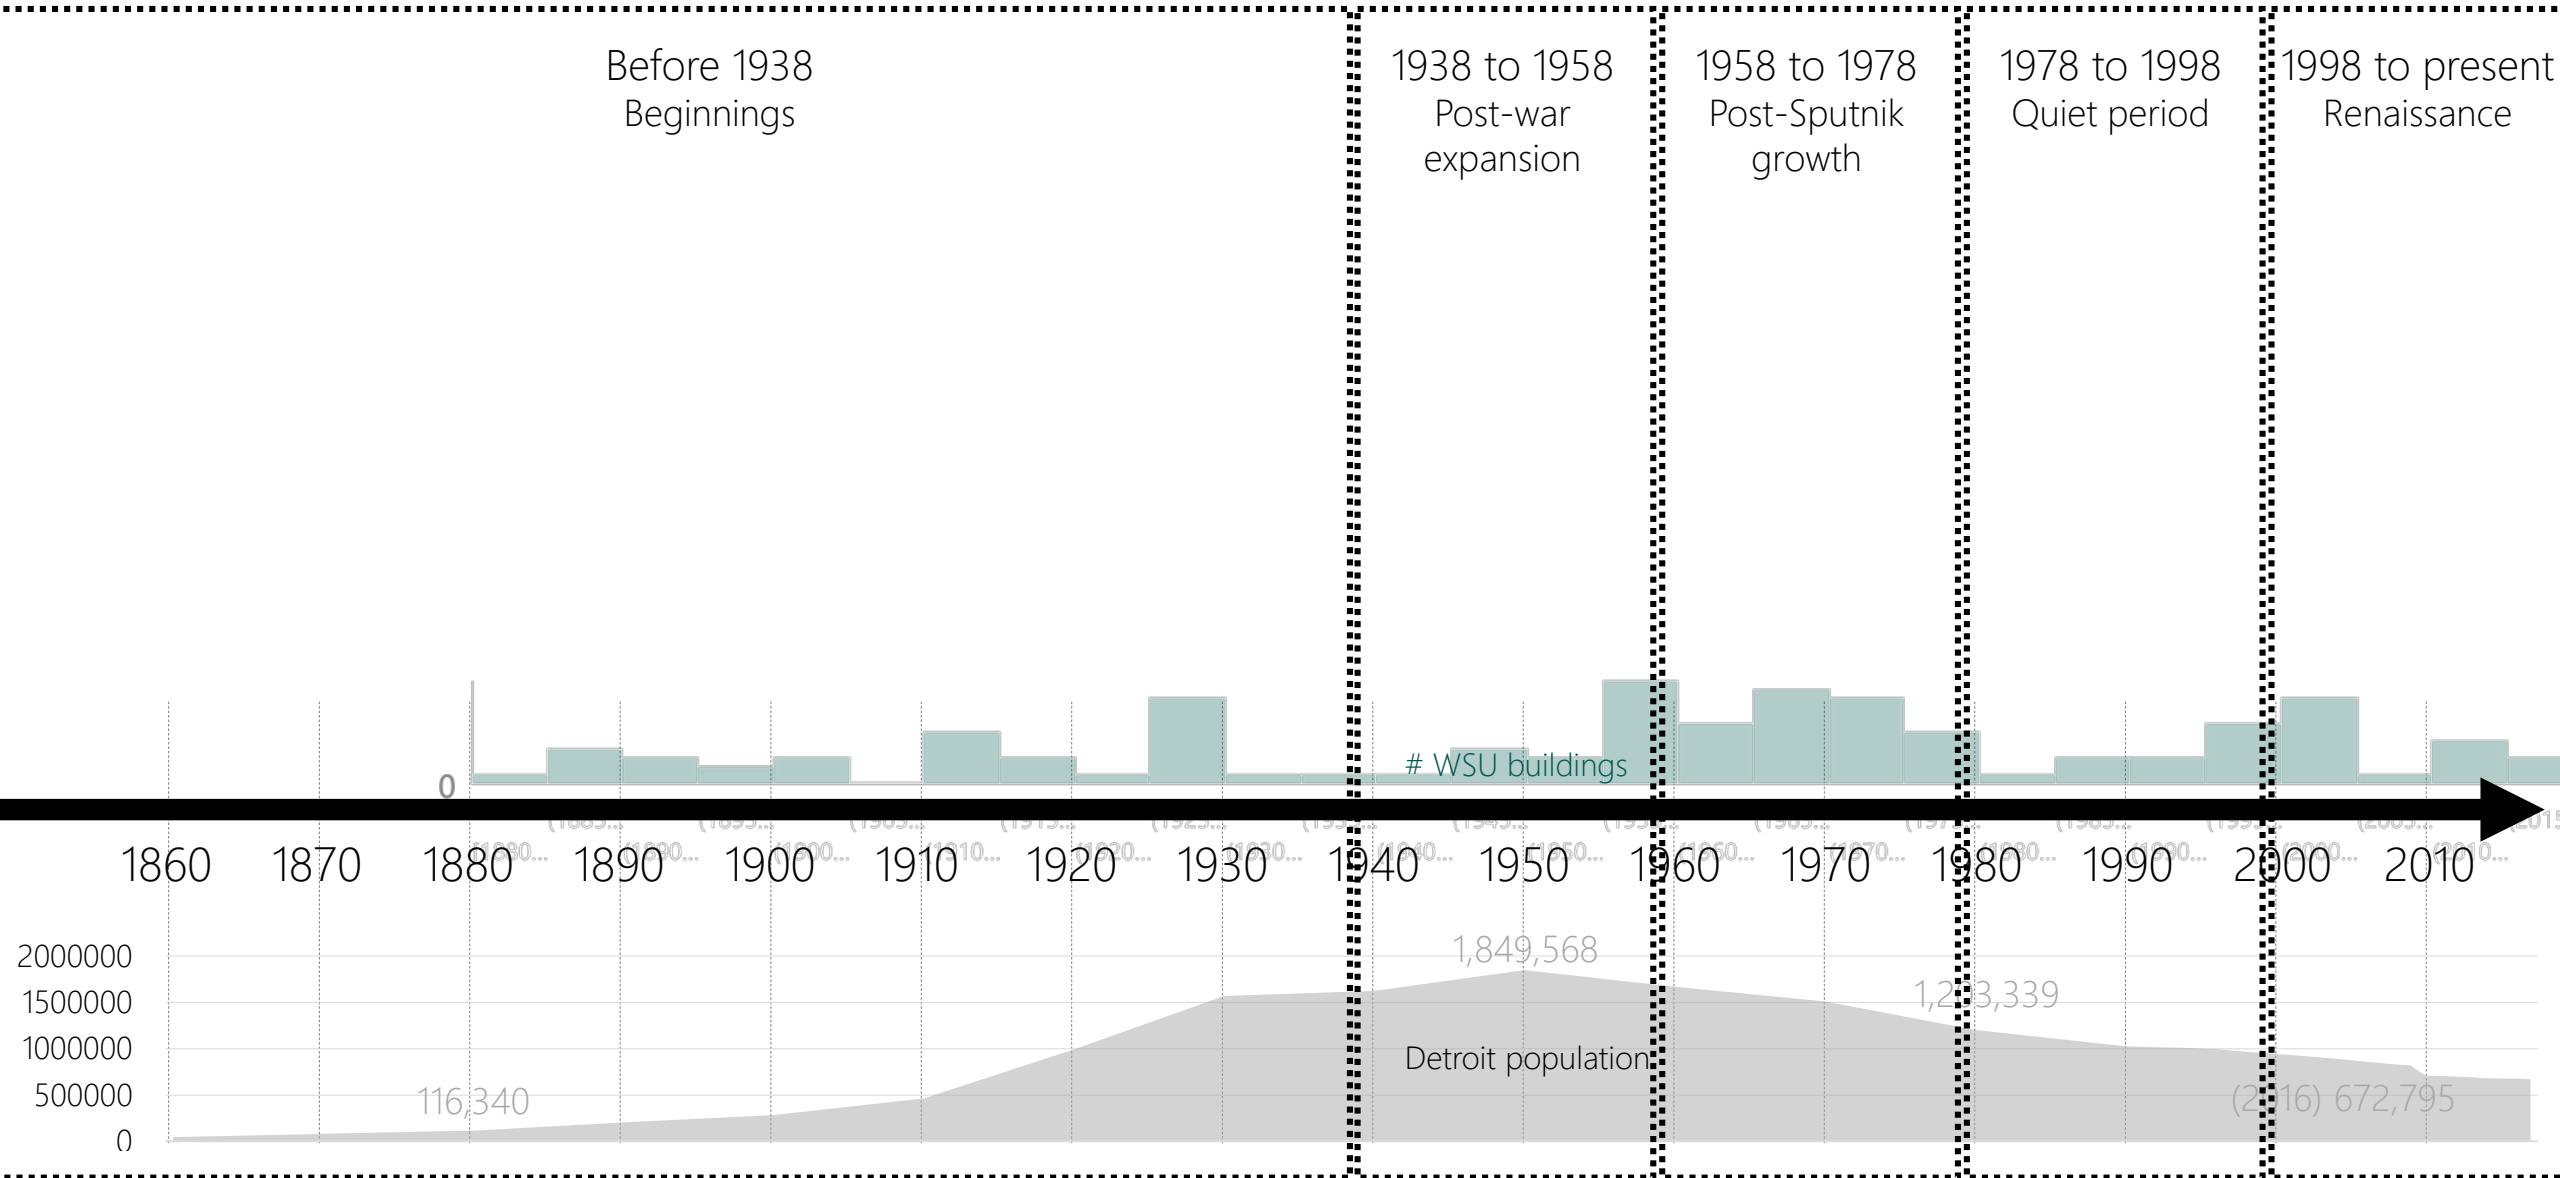

WAYNE STATE
UNIVERSITY

CAMPUS-WIDE SPACE ANALYSIS & MASTER PLAN
February 2019

Project Schedule

City/campus history

WAYNE STATE
UNIVERSITY

Space Analytics

Assignable square feet by space type

TOTAL: 4.25 million ASF