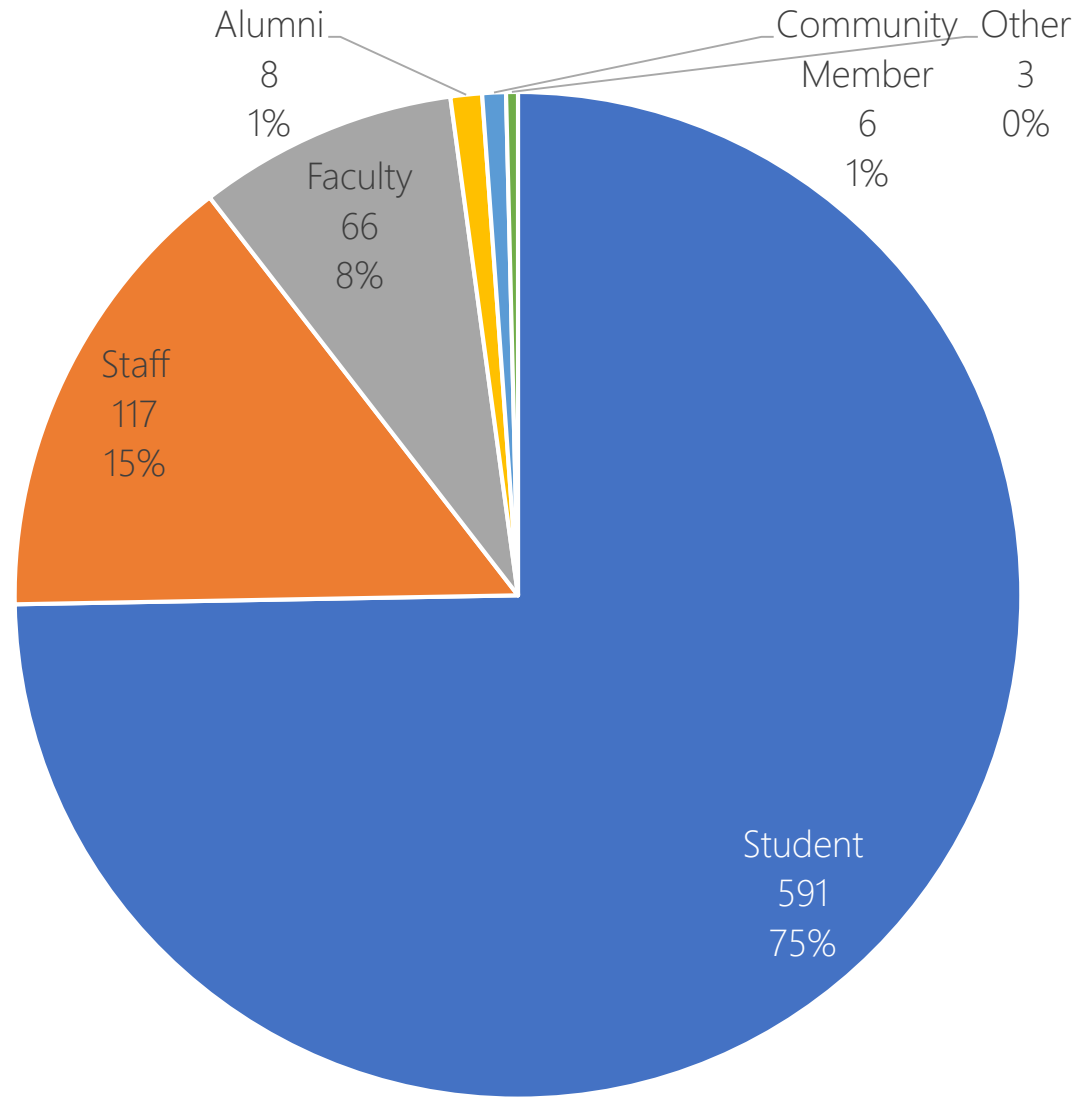

WAYNE STATE
UNIVERSITY

CoMap Survey

FINISH SURVEY

-
-
-
-
-
-
-
-
-
-

Where do you socialize?

CoMap Survey Respondents

791 respondents

CoMap Survey Results

10,200 icons placed

Walking/Driving overlay

- Walking
- Driving

Anthony Wayne Dr.

Warren Ave.

Which roads do you find unsafe?

"The new Anthony Wayne/Warren right-turn lane creates pedestrian/traffic conflicts as well as right-turn conflicts between vehicles. Add a scooter and it's a real trap!"