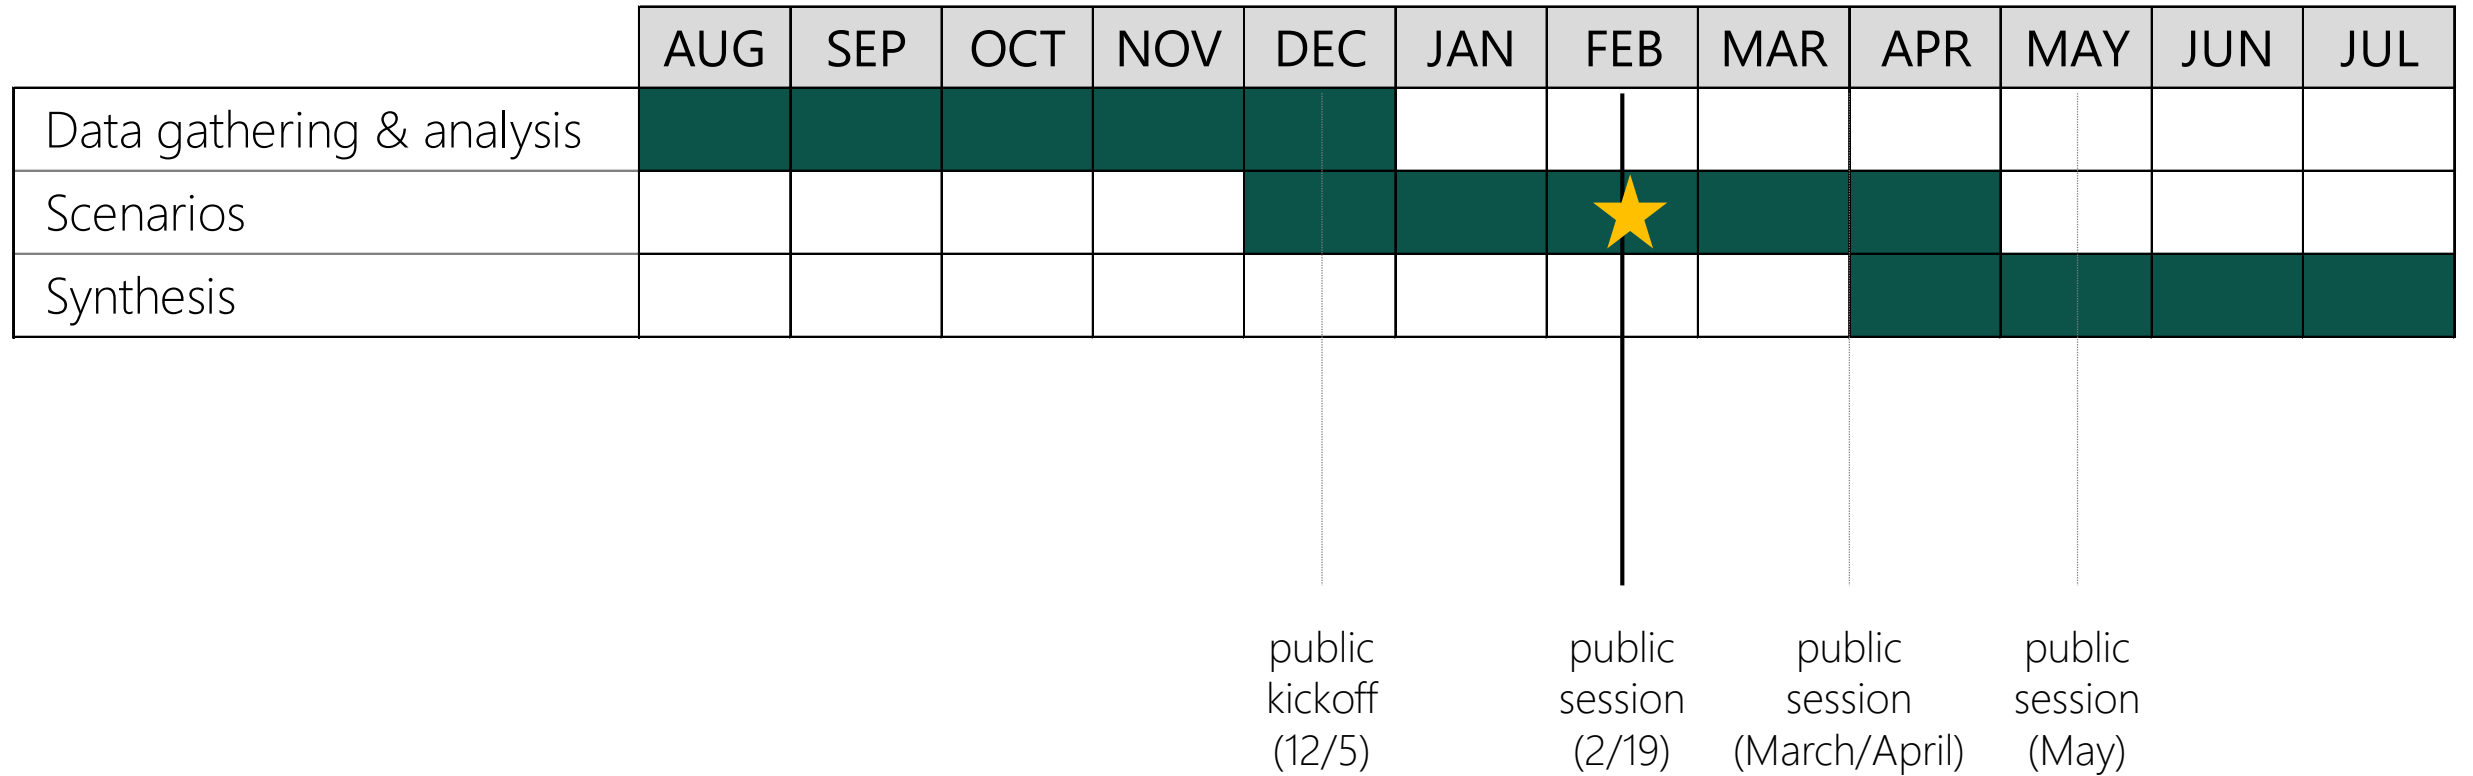

WAYNE STATE
UNIVERSITY

CAMPUS-WIDE SPACE ANALYSIS & MASTER PLAN
February 2019

Project Schedule

City/campus history

WAYNE STATE
UNIVERSITY

Space Analytics

Assignable square feet by space type

TOTAL: 4.25 million ASF

10,200 icons placed

Walking/Driving overlay

- Walking
- Driving

Anthony Wayne Dr.

Warren Ave.

Which roads do you find unsafe?

"The new Anthony Wayne/Warren right-turn lane creates pedestrian/traffic conflicts as well as right-turn conflicts between vehicles. Add a scooter and it's a real trap!"