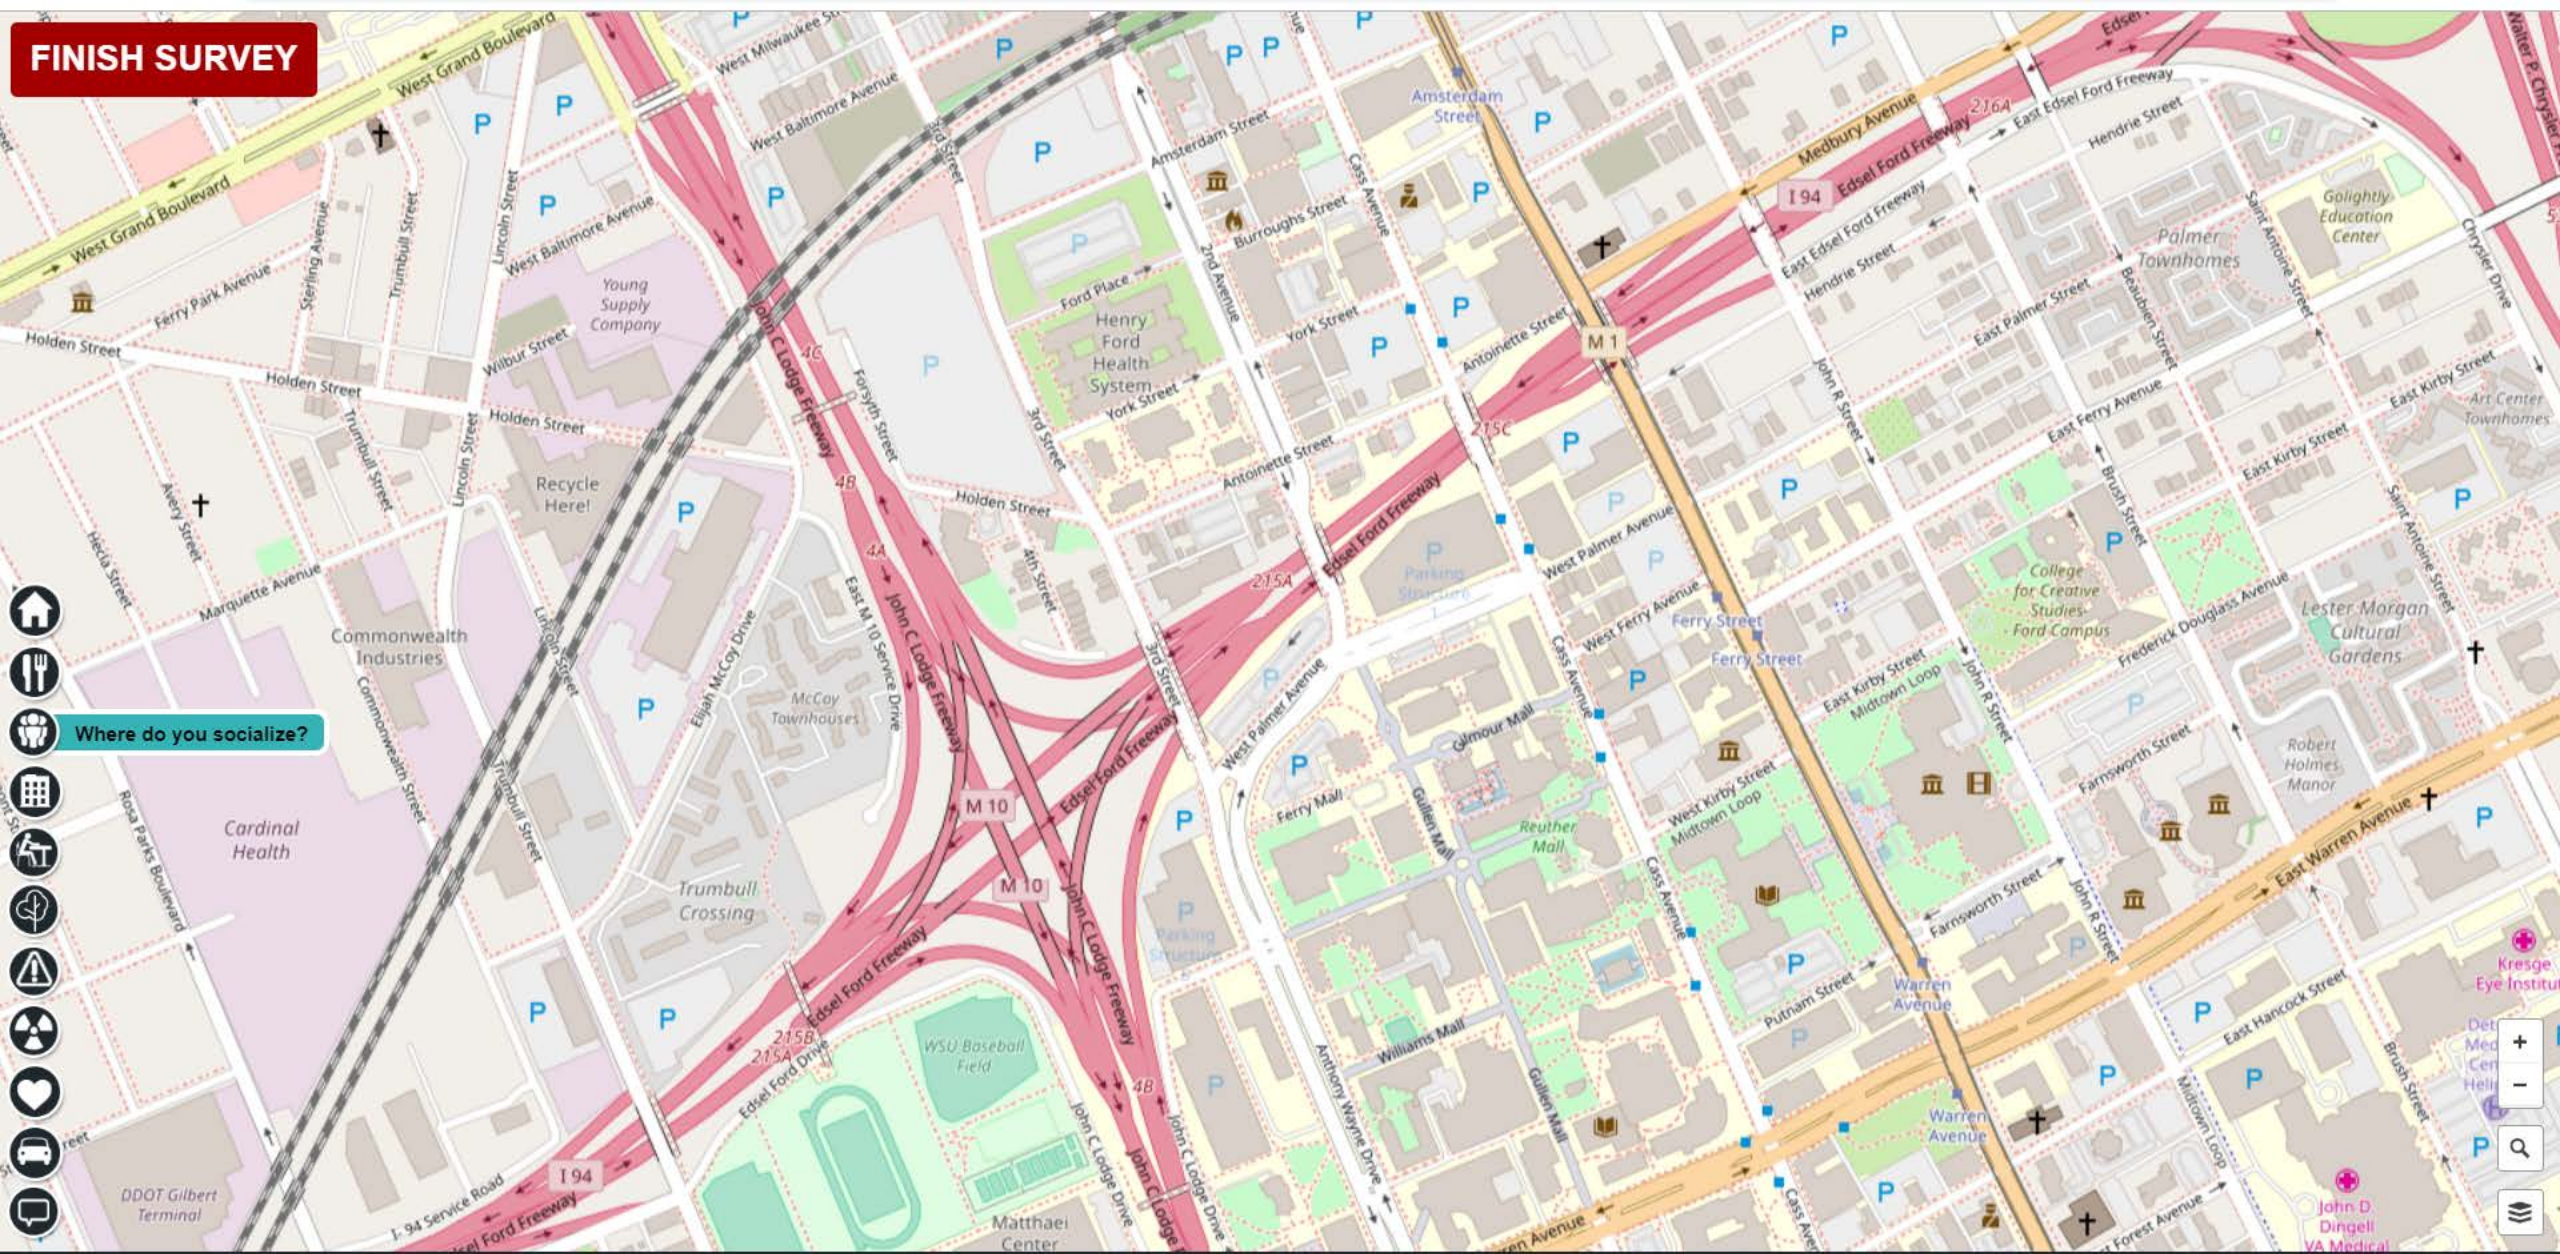

FINISH SURVEY

Where do you socialize?